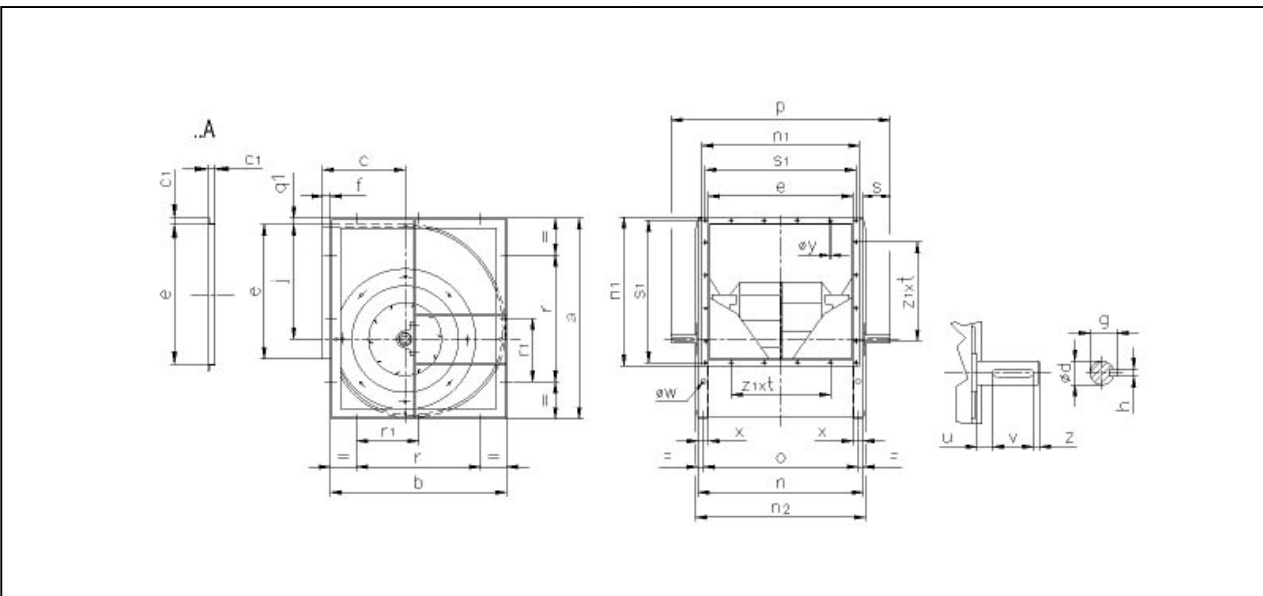

Selected Fan
n Max

TZAF 900 FF T2L
1450 1/min

Fan working conditions
Pw Max

Free Inlet - Free Outlet
47.00 kW

Certificates

The AMCA licensed air performance data has been modified for installation type A: Free inlet - Free outlet not included in the certified data. The modified performance is not AMCA licensed but is provided to aid in selection and application of the product.

a	b	c	c1	e	f	g	h	j	n
1648	1312	604	30	1130	97	64	18	972	1230
n1	n2	o	ød	øw	øy	p	q1	r	r1
1190	1260	1190	60	18	10	1574	7	800	400
s	s1	u	v	x	z	z1xt			
172	1164	27	90	50	10	11x100			