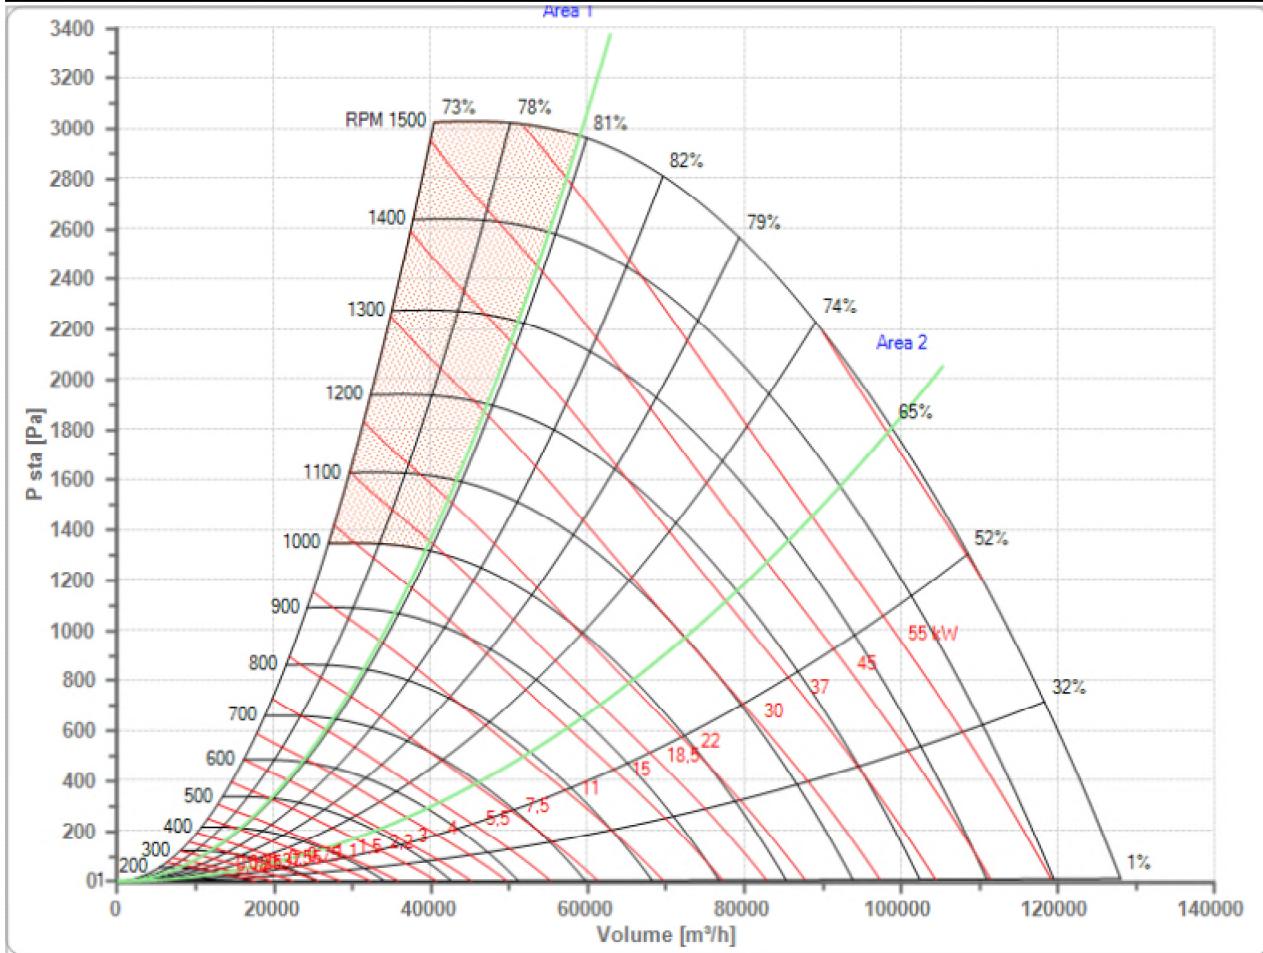

Selected Fan
n Max

TZAF 900 FF T2L
1450 1/min

Fan working conditions
Pw Max

Free Inlet - Free Outlet
47.00 kW

Certificates

The AMCA licensed air performance data has been modified for installation type A: Free inlet - Free outlet not included in the certified data. The modified performance is not AMCA licensed but is provided to aid in selection and application of the product.

a	b	c	c1	e	f	g	h	j	n
1648	1312	604	30	1130	97	64	18	972	1230
n1	n2	o	ød	øw	øy	p	q1	r	r1
1190	1260	1190	60	18	10	1574	7	800	400
s	s1	u	v	x	z	z1xt			
172	1164	27	90	50	10	11x100			