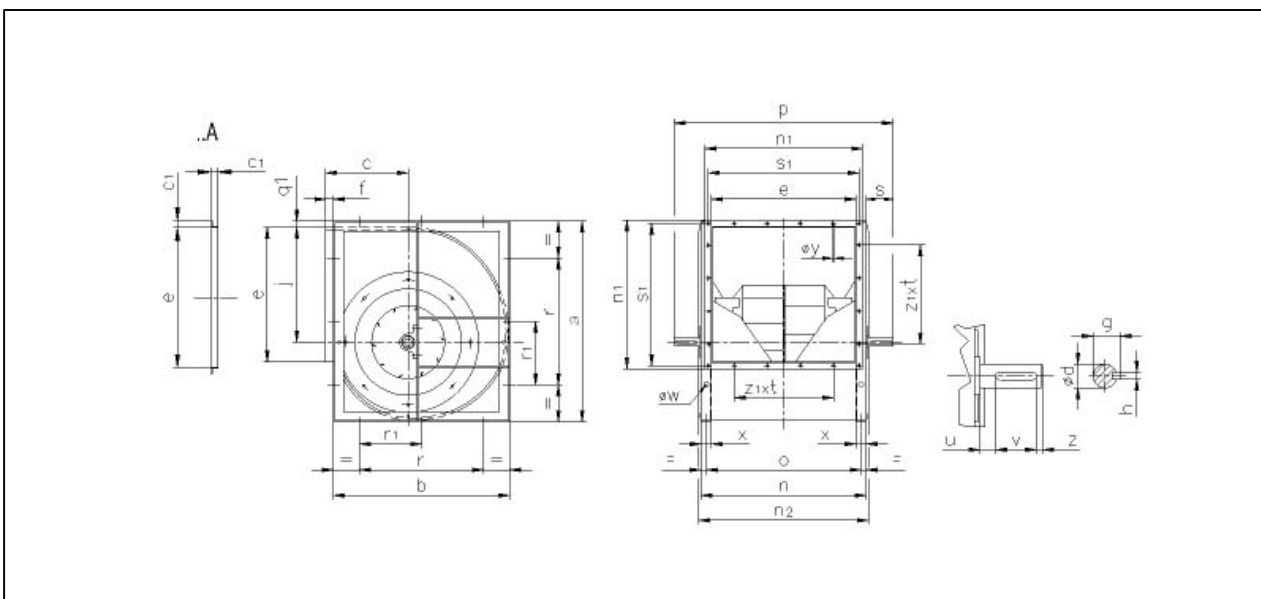

Selected Fan  
n Max

**TZAF 800 FF T2L**  
**1650 1/min**

Fan working conditions  
Pw Max

**Free Inlet - Free Outlet**  
**40.00 kW**

**Certificates**

The AMCA licensed air performance data has been modified for installation type A: Free inlet - Free outlet not included in the certified data. The modified performance is not AMCA licensed but is provided to aid in selection and application of the product.

a	b	c	c1	e	f	g	h	j	n
1468	1174	540	25	1007	81	64	18	864	1107
n1	n2	o	ød	øw	øy	p	q1	r	r1
1057	1137	1067	60	18	7.5	1445	7	710	355
s	s1	u	v	x	z	z1xt			
169	1037	24	90	50	10	11x90			