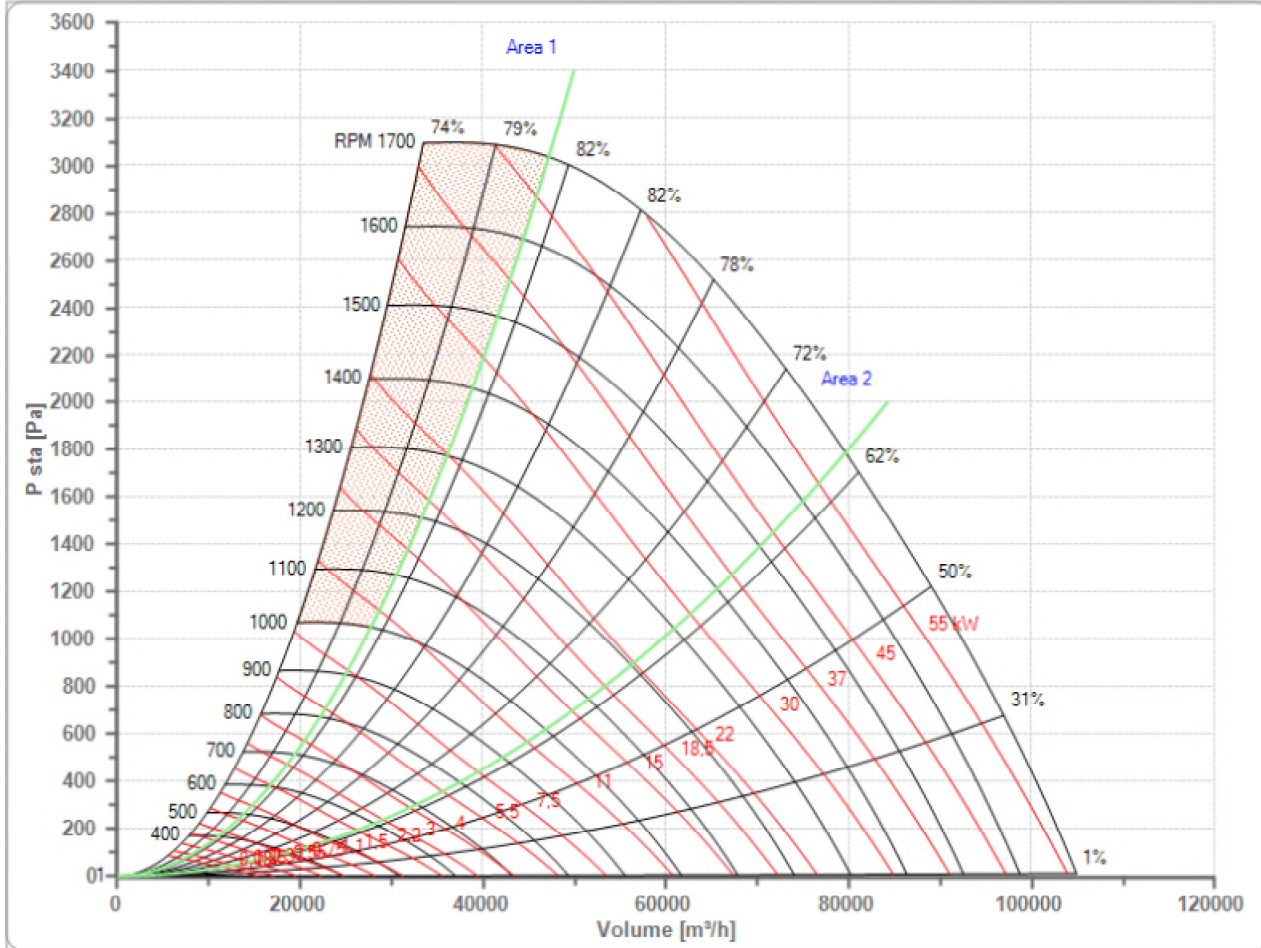

Selected Fan  
n Max

**TZAF 800 FF T2L**  
**1650 1/min**

Fan working conditions  
Pw Max

**Free Inlet - Free Outlet**  
**40.00 kW**

**Certificates**

The AMCA licensed air performance data has been modified for installation type A: Free inlet - Free outlet not included in the certified data. The modified performance is not AMCA licensed but is provided to aid in selection and application of the product.

a	b	c	c1	e	f	g	h	j	n
1468	1174	540	25	1007	81	64	18	864	1107
n1	n2	o	ød	øw	øy	p	q1	r	r1
1057	1137	1067	60	18	7.5	1445	7	710	355
s	s1	u	v	x	z	z1xt			
169	1037	24	90	50	10	11x90			