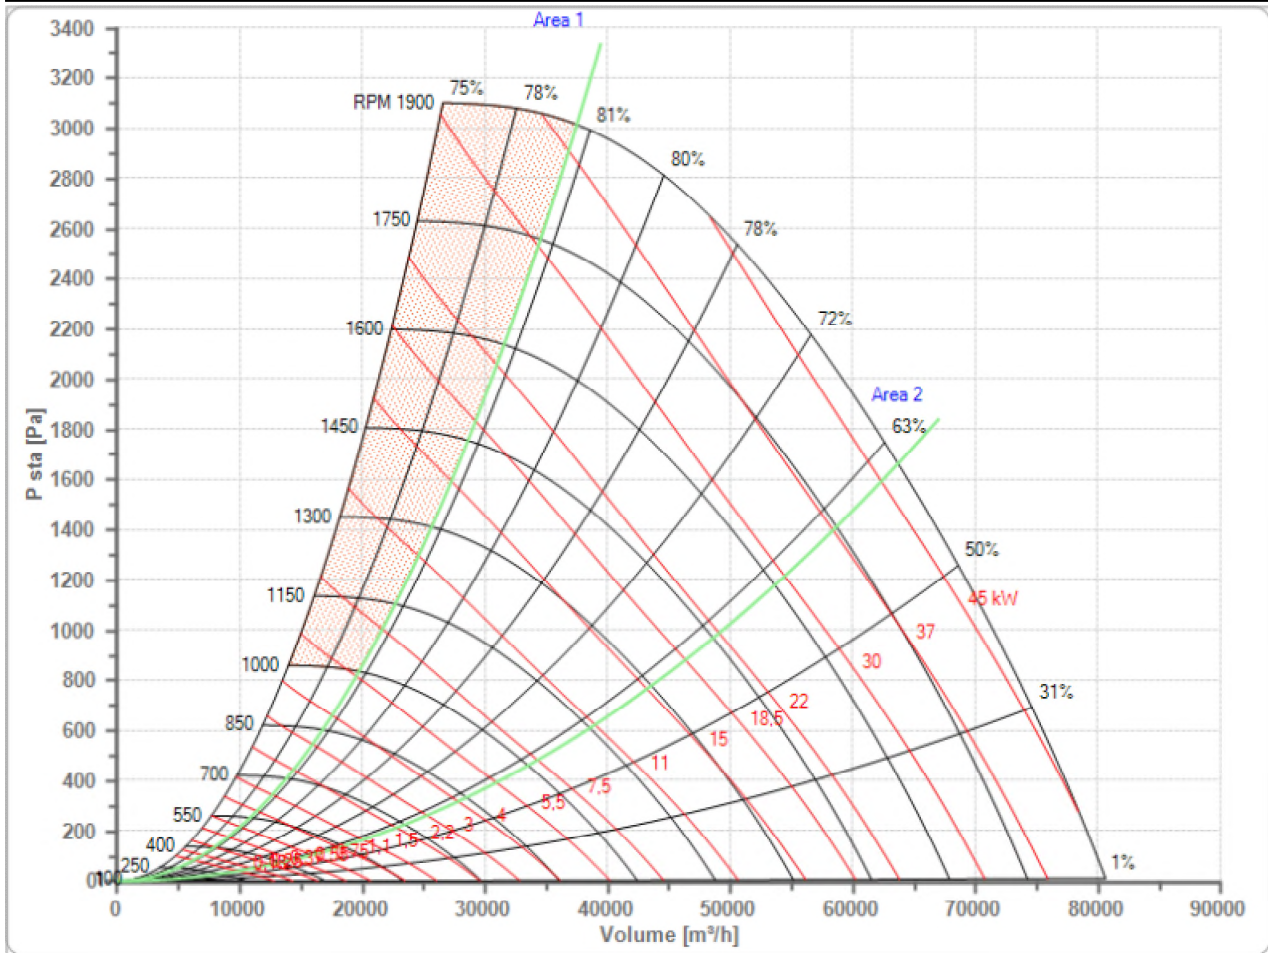

Selected Fan **TZAF 710 FF T2L** Fan working conditions **Free Inlet - Free Outlet**  
 n Max **1850 1/min** Pw Max **40.00 kW**

**Certificates**  
 The AMCA licensed air performance data has been modified for installation type A: Free inlet - Free outlet not included in the certified data. The modified performance is not AMCA licensed but is provided to aid in selection and application of the product.

a	b	c	c1	e	f	g	h	j	n
1304	1048	485	25	898	71	64	18	767	998
n1	n2	o	ød	øw	øy	p	q1	r	r1
948	1028	958	60	18	7.5	1336	6	630	315
s	s1	u	v	x	z	z1xt			
169	928	24	90	50	10	9x90			