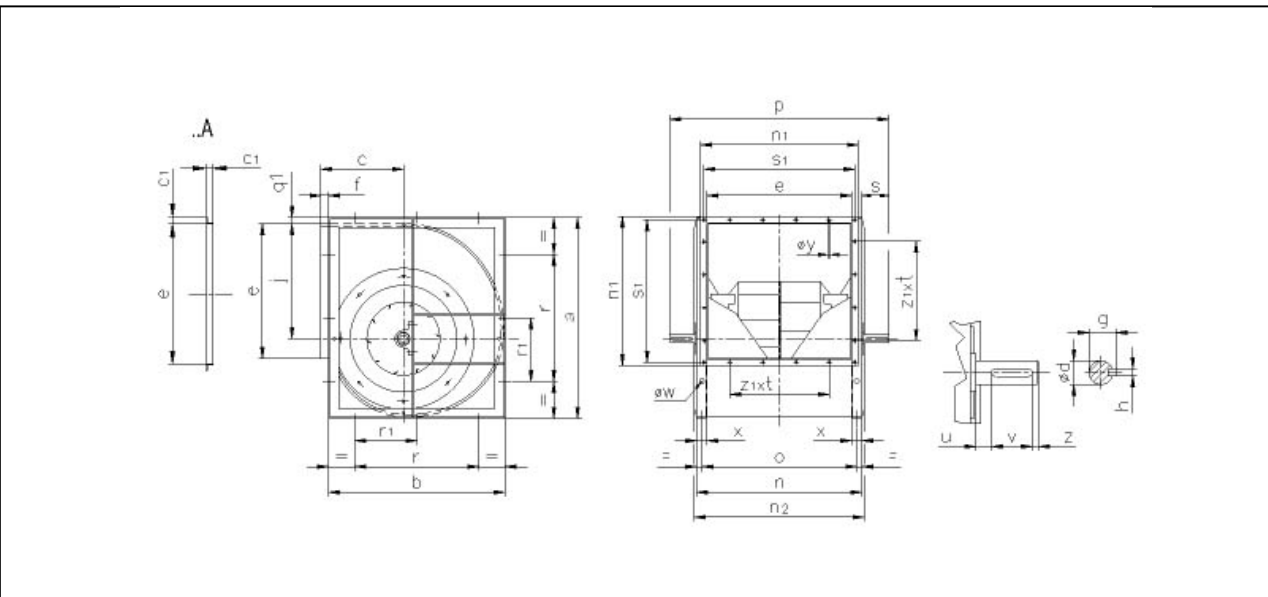

Selected Fan **TZAF 710 FF T2L** Fan working conditions **Free Inlet - Free Outlet**  
 n Max **1850 1/min** Pw Max **40.00 kW**

**Certificates**  
 The AMCA licensed air performance data has been modified for installation type A: Free inlet - Free outlet not included in the certified data. The modified performance is not AMCA licensed but is provided to aid in selection and application of the product.

a	b	c	c1	e	f	g	h	j	n
1304	1048	485	25	898	71	64	18	767	998
n1	n2	o	ød	øw	øy	p	q1	r	r1
948	1028	958	60	18	7.5	1336	6	630	315
s	s1	u	v	x	z	z1xt			
169	928	24	90	50	10	9x90			