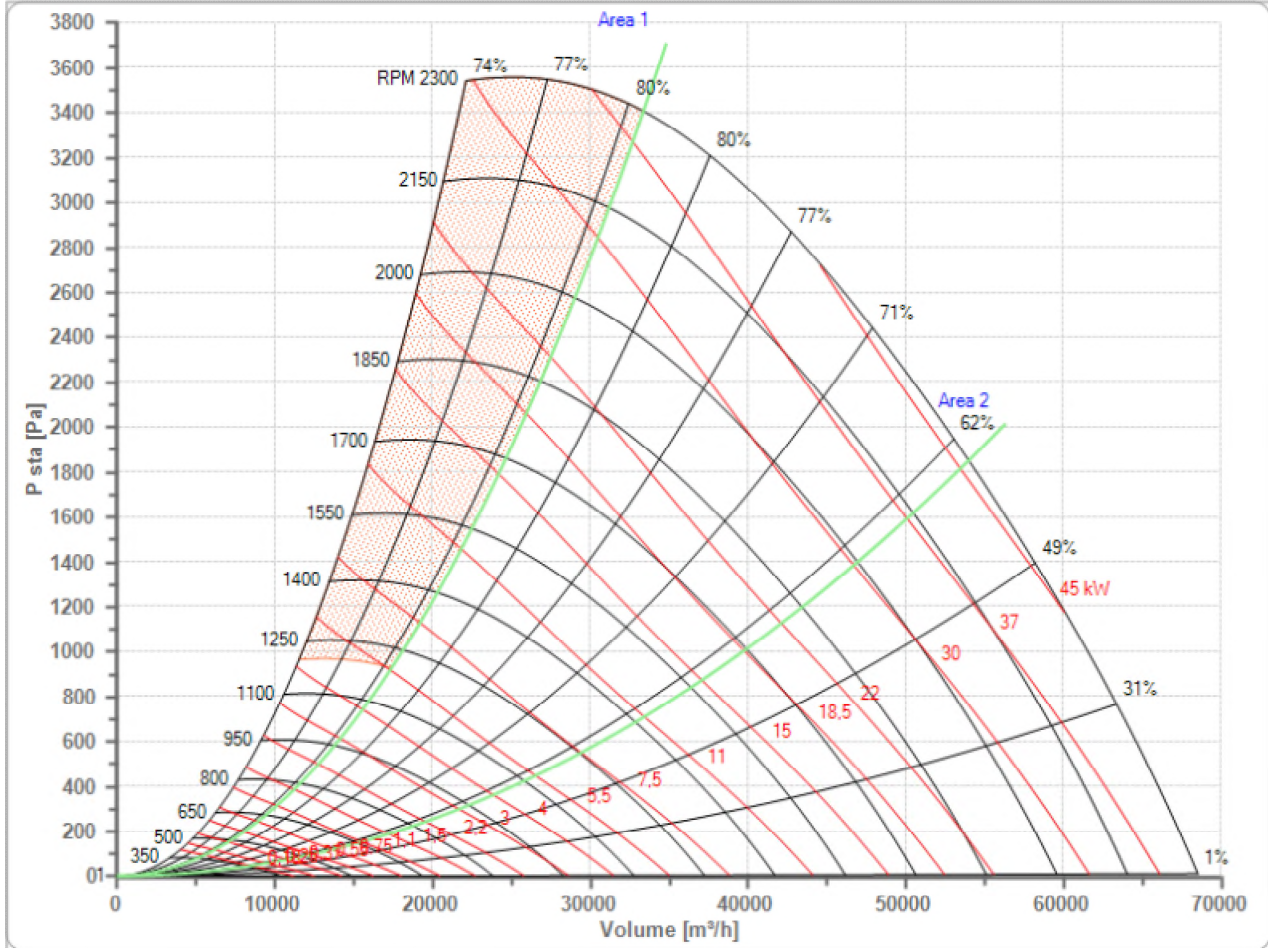

Selected Fan
n Max

TZAF 630 FF T2L
2250 1/min

Fan working conditions
Pw Max

Free Inlet - Free Outlet
35.00 kW

Certificates

The AMCA licensed air performance data has been modified for installation type A: Free inlet - Free outlet not included in the certified data. The modified performance is not AMCA licensed but is provided to aid in selection and application of the product.

a	b	c	c1	e	f	g	h	j	n
1158	936	434	25	801	62	53.5	14	681	901
n1	n2	o	ød	øw	øy	p	q1	r	r1
851	931	851	50	15	7.5	1220	7	560	280
s	s1	u	v	x	z	z1xt			
160	831	30	80	50	10	8x90			