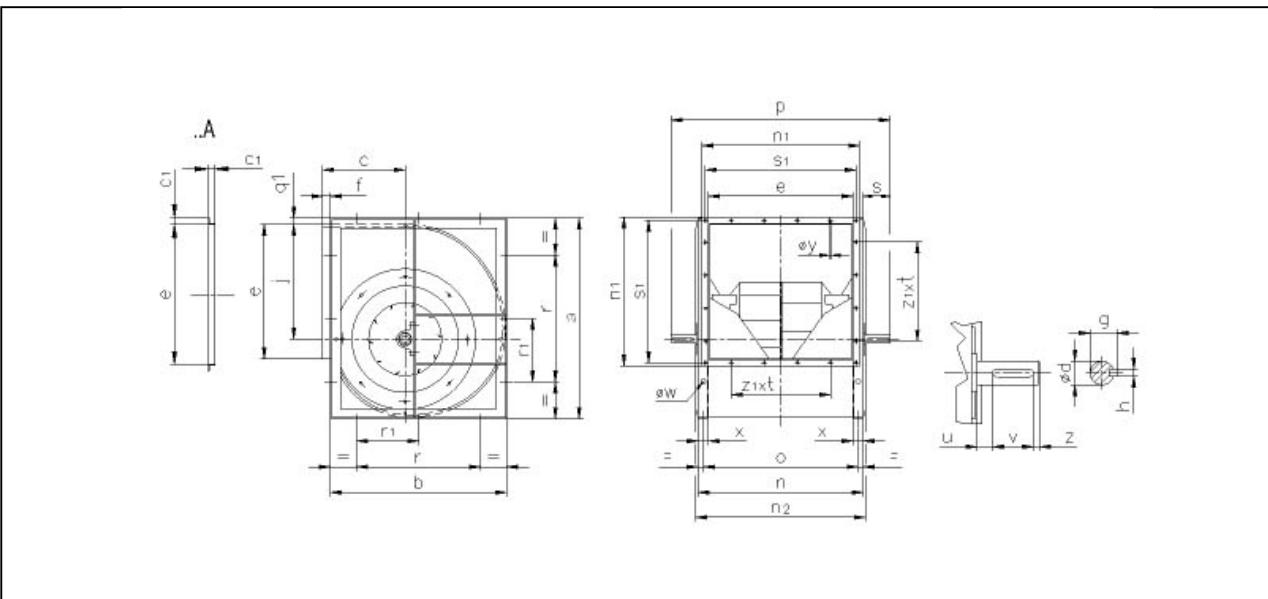

Selected Fan
n Max

TZAF 630 FF T2L
2250 1/min

Fan working conditions
Pw Max

Free Inlet - Free Outlet
35.00 kW

Certificates

The AMCA licensed air performance data has been modified for installation type A: Free inlet - Free outlet not included in the certified data. The modified performance is not AMCA licensed but is provided to aid in selection and application of the product.

a	b	c	c1	e	f	g	h	j	n
1158	936	434	25	801	62	53.5	14	681	901
n1	n2	o	ød	øw	øy	p	q1	r	r1
851	931	851	50	15	7.5	1220	7	560	280
s	s1	u	v	x	z	z1xt			
160	831	30	80	50	10	8x90			