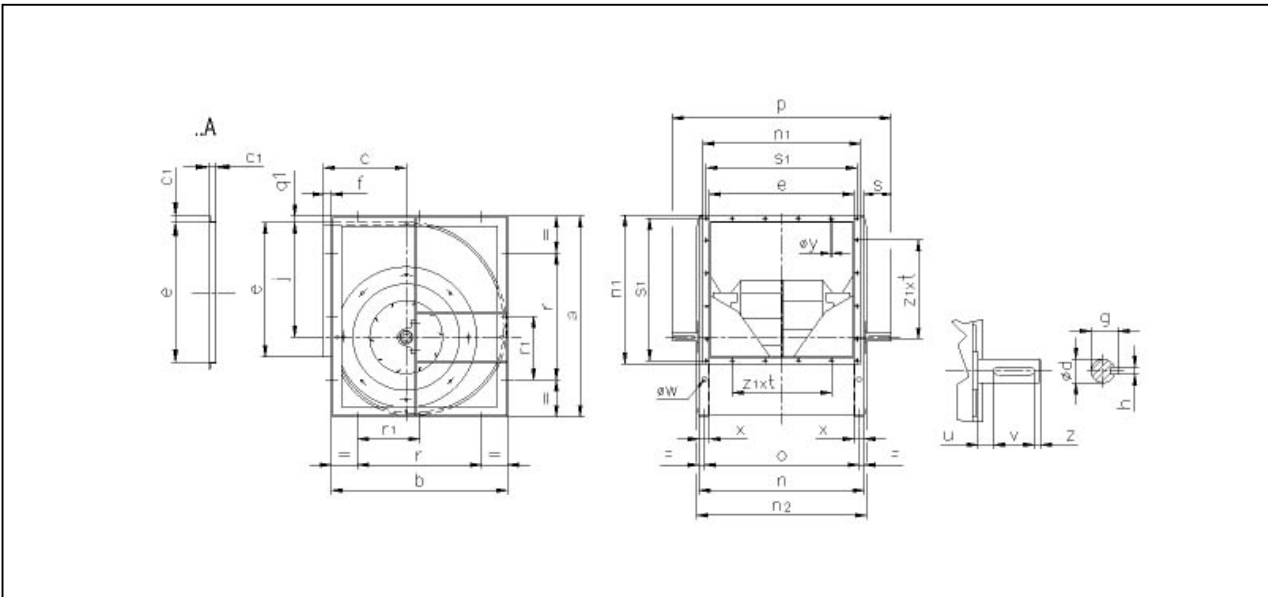

Selected Fan **TZAF 560 FF T2L** Fan working conditions **Free Inlet - Free Outlet**
 n Max **2650 1/min** Pw Max **35.00 kW**

Certificates
 The AMCA licensed air performance data has been modified for installation type A: Free inlet - Free outlet not included in the certified data. The modified performance is not AMCA licensed but is provided to aid in selection and application of the product.

a	b	c	c1	e	f	g	h	j	n
1030	838	390	25	715	54	53.5	14	606	815
n1	n2	o	ød	øw	øy	p	q1	r	r1
765	845	765	50	15	7.5	1118	6	500	250
s	s1	u	v	x	z	z1xt			
152	745	22	80	50	10	7x90			