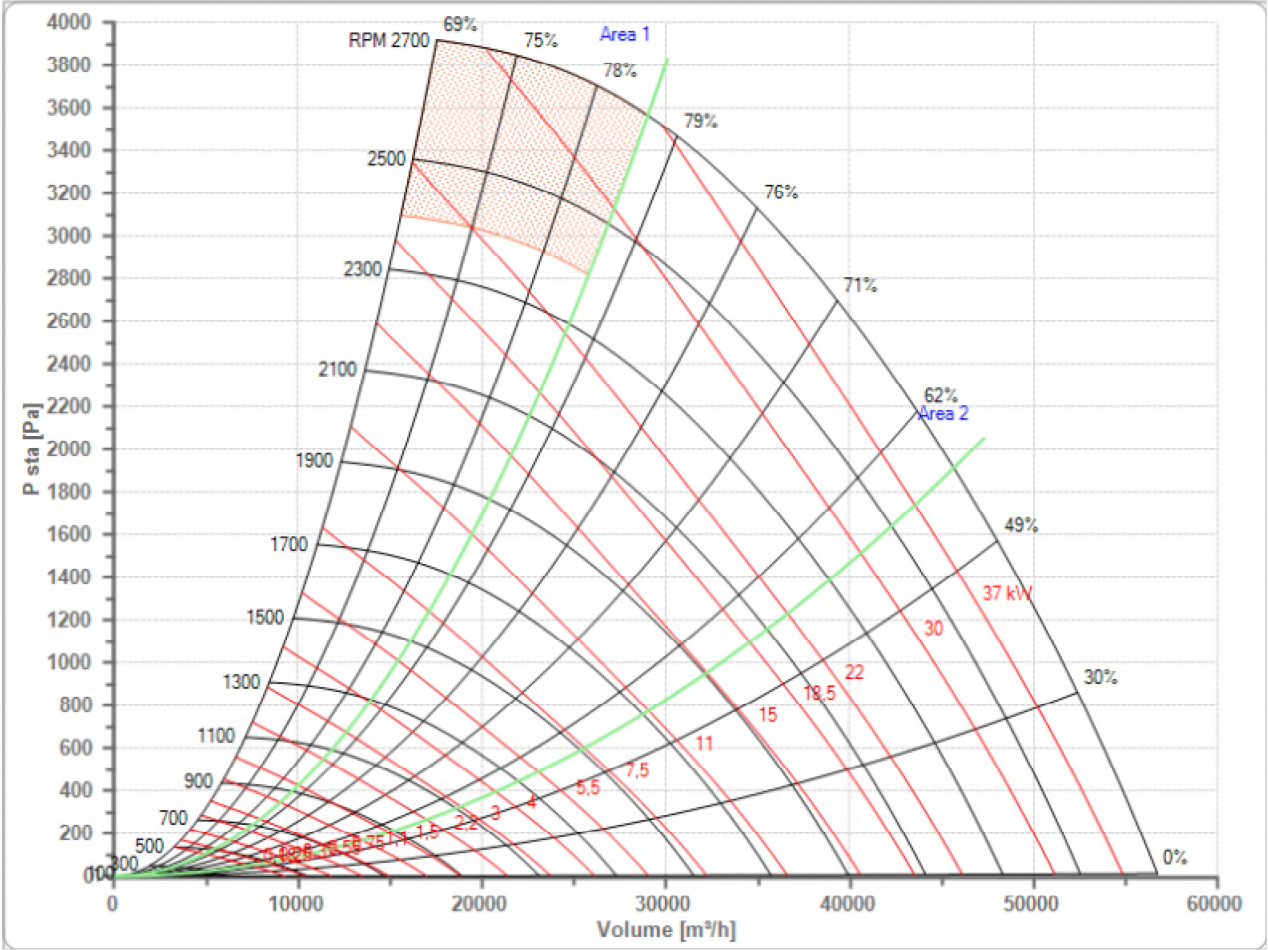

Selected Fan **TZAF 560 FF T2L** Fan working conditions **Free Inlet - Free Outlet**
 n Max **2650 1/min** Pw Max **35.00 kW**

Certificates
 The AMCA licensed air performance data has been modified for installation type A: Free inlet - Free outlet not included in the certified data. The modified performance is not AMCA licensed but is provided to aid in selection and application of the product.

a	b	c	c1	e	f	g	h	j	n
1030	838	390	25	715	54	53.5	14	606	815
n1	n2	o	ød	øw	øy	p	q1	r	r1
765	845	765	50	15	7.5	1118	6	500	250
s	s1	u	v	x	z	z1xt			
152	745	22	80	50	10	7x90			