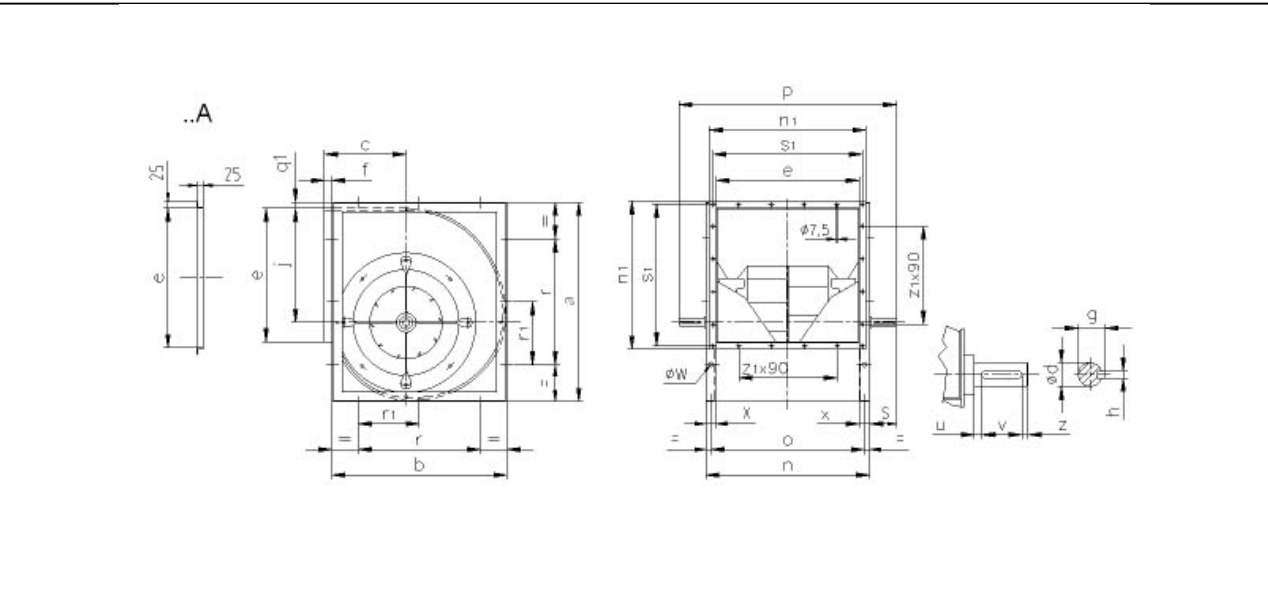

Selected Fan **TZAF 500 FF T2L** Fan working conditions **Free Inlet - Free Outlet**
 n Max **2500 1/min** Pw Max **16.00 kW**

Certificates
 The AMCA licensed air performance data has been modified for installation type A: Free inlet - Free outlet not included in the certified data. The modified performance is not AMCA licensed but is provided to aid in selection and application of the product.