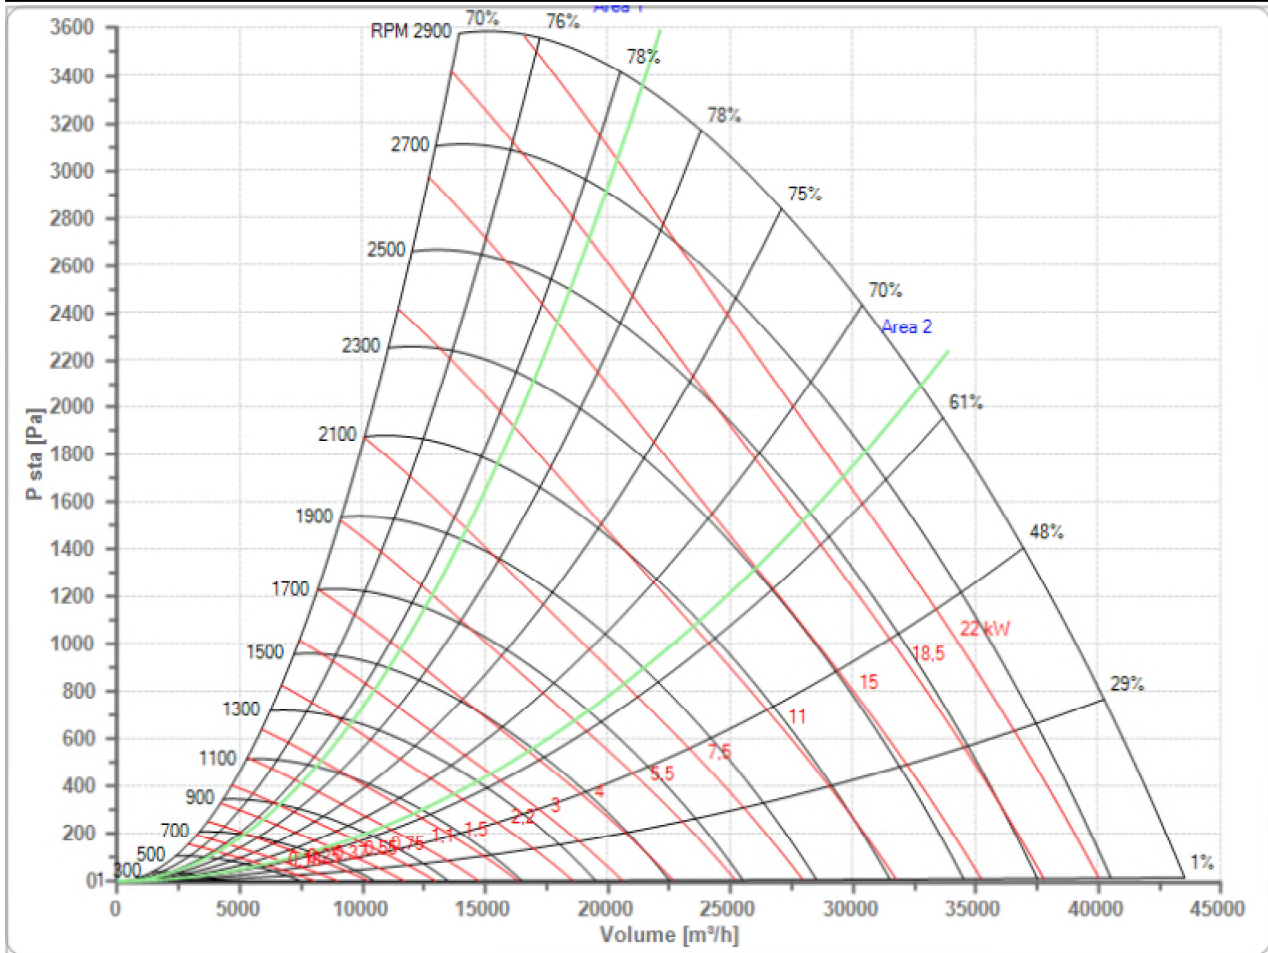

Selected Fan **TZAF 500 FF T2L** Fan working conditions **Free Inlet - Free Outlet**
 n Max **2500 1/min** Pw Max **16.00 kW**

Certificates
 The AMCA licensed air performance data has been modified for installation type A: Free inlet - Free outlet not included in the certified data. The modified performance is not AMCA licensed but is provided to aid in selection and application of the product.

a	b	c	e	f	g	h	j	n	n1
918	744	352	638	56	40	12	540	718	688
o	ød	øw	p	q1	r	r1	s	s1	u
678	40	12	920	4	450	225	101	668	9
v	x	z	z1						
70	40	10	6						