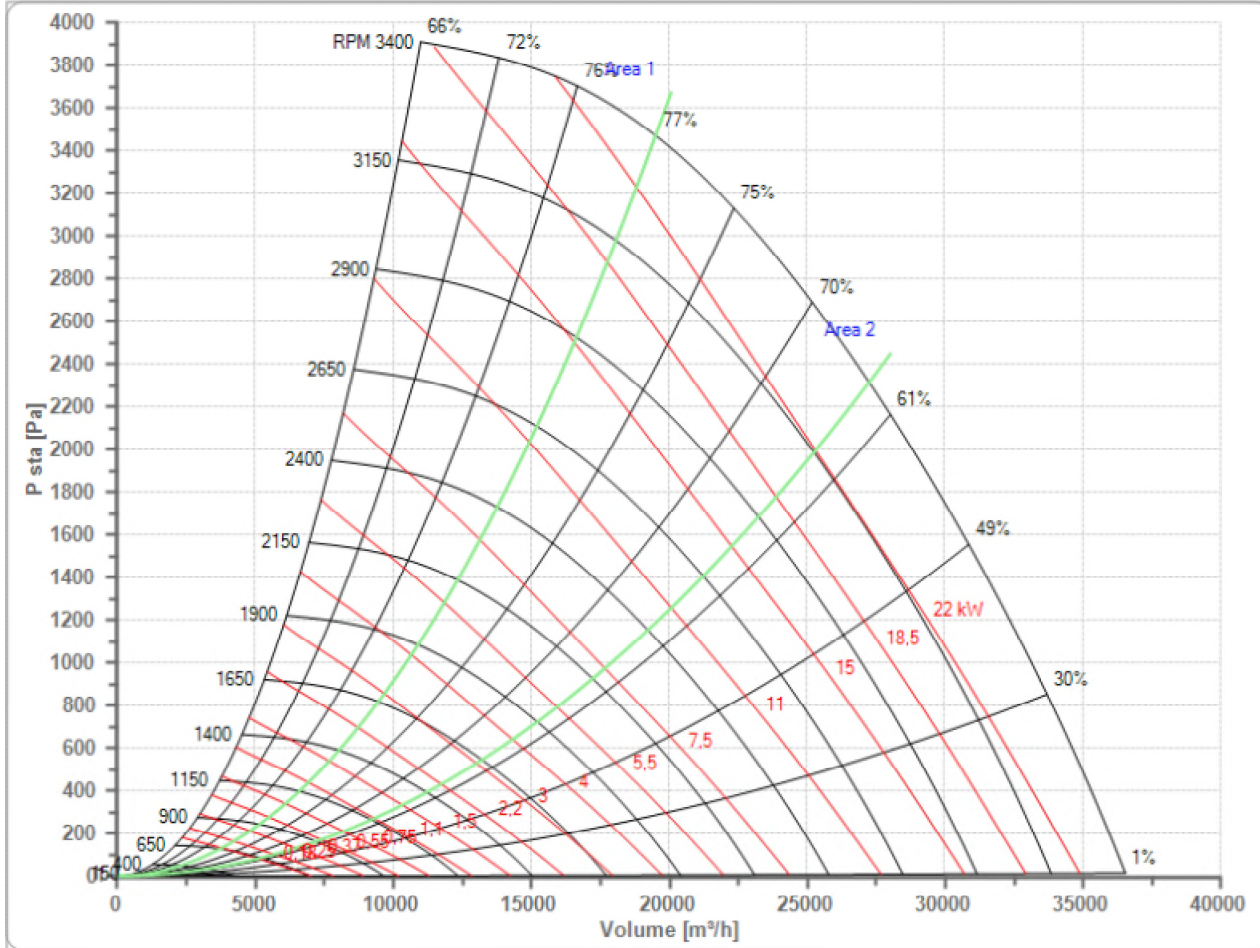

Selected Fan  
n Max

**TZAF 450 FF T2L**  
**2950 1/min**

Fan working conditions  
Pw Max

**Free Inlet - Free Outlet**  
**16.00 kW**

**Certificates**

The AMCA licensed air performance data has been modified for installation type A: Free inlet - Free outlet not included in the certified data. The modified performance is not AMCA licensed but is provided to aid in selection and application of the product.

a	b	c	e	f	g	h	j	n	n1
828	674	322	569	52	40	12	486	649	619
o	ød	øw	p	q1	r	r1	s	s1	u
609	40	12	855	6	450	225	103	599	10
v	x	z	z1						
70	40	10	6						