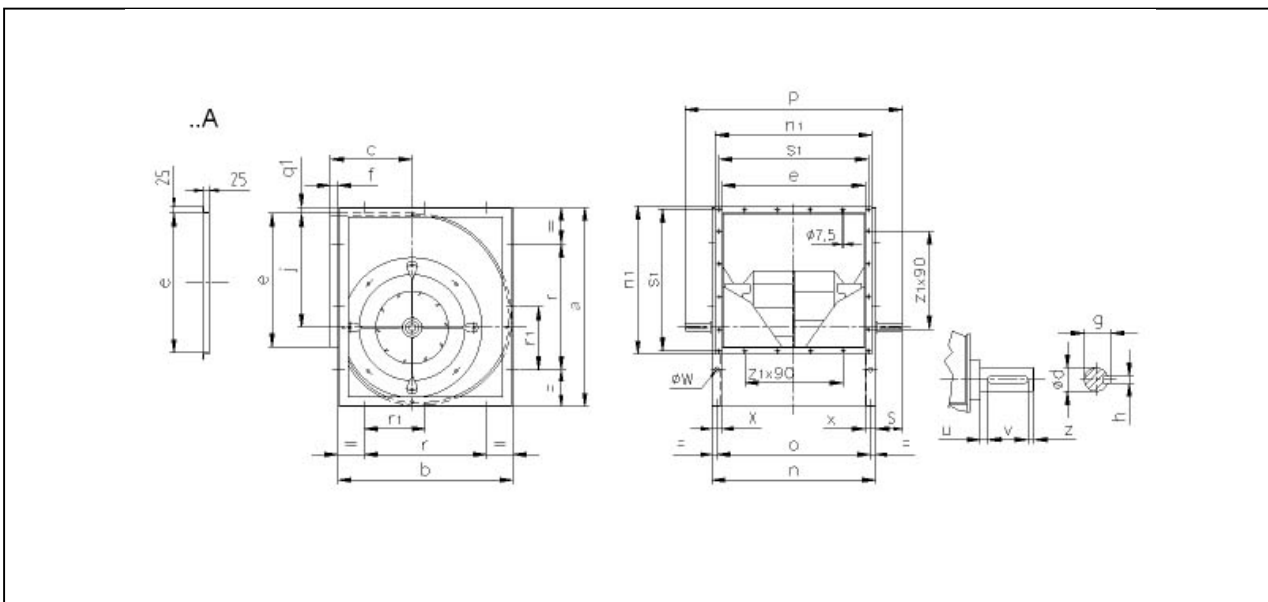

Selected Fan  
n Max

**TZAF 450 FF T2L**  
**2950 1/min**

Fan working conditions  
Pw Max

**Free Inlet - Free Outlet**  
**16.00 kW**

**Certificates**

The AMCA licensed air performance data has been modified for installation type A: Free inlet - Free outlet not included in the certified data. The modified performance is not AMCA licensed but is provided to aid in selection and application of the product.