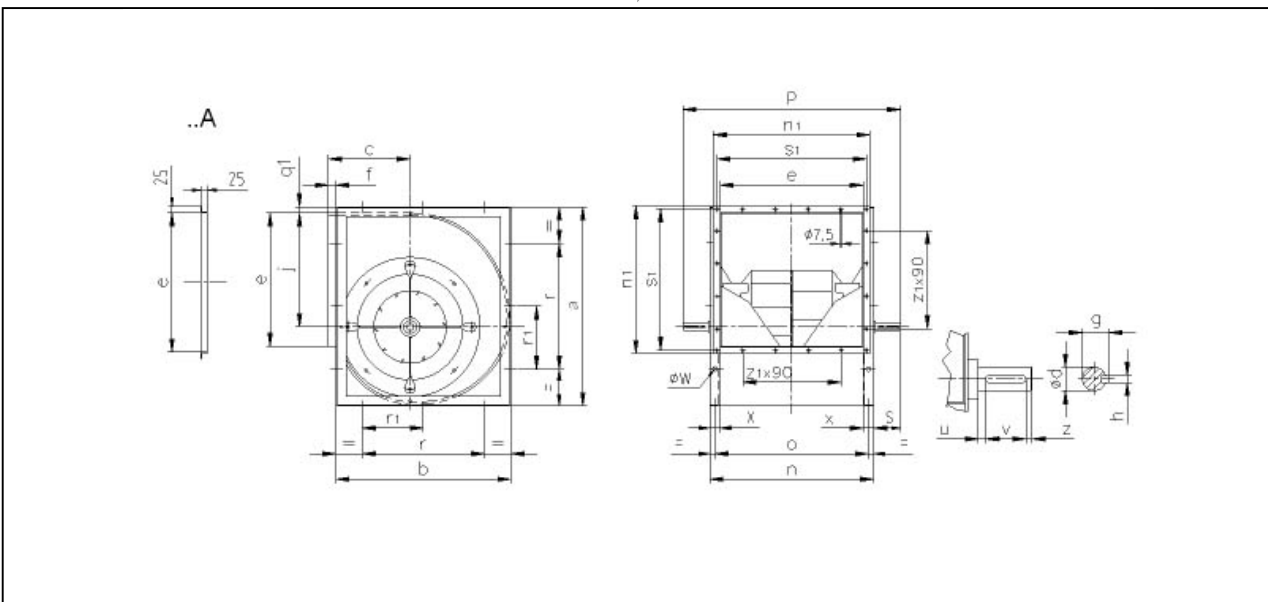

Selected Fan
n Max

TZAF 400 FF T2L
3215 1/min

Fan working conditions
Pw Max

Free Inlet - Free Outlet
11.00 kW

Certificates

The AMCA licensed air performance data has been modified for installation type A: Free inlet - Free outlet not included in the certified data. The modified performance is not AMCA licensed but is provided to aid in selection and application of the product.