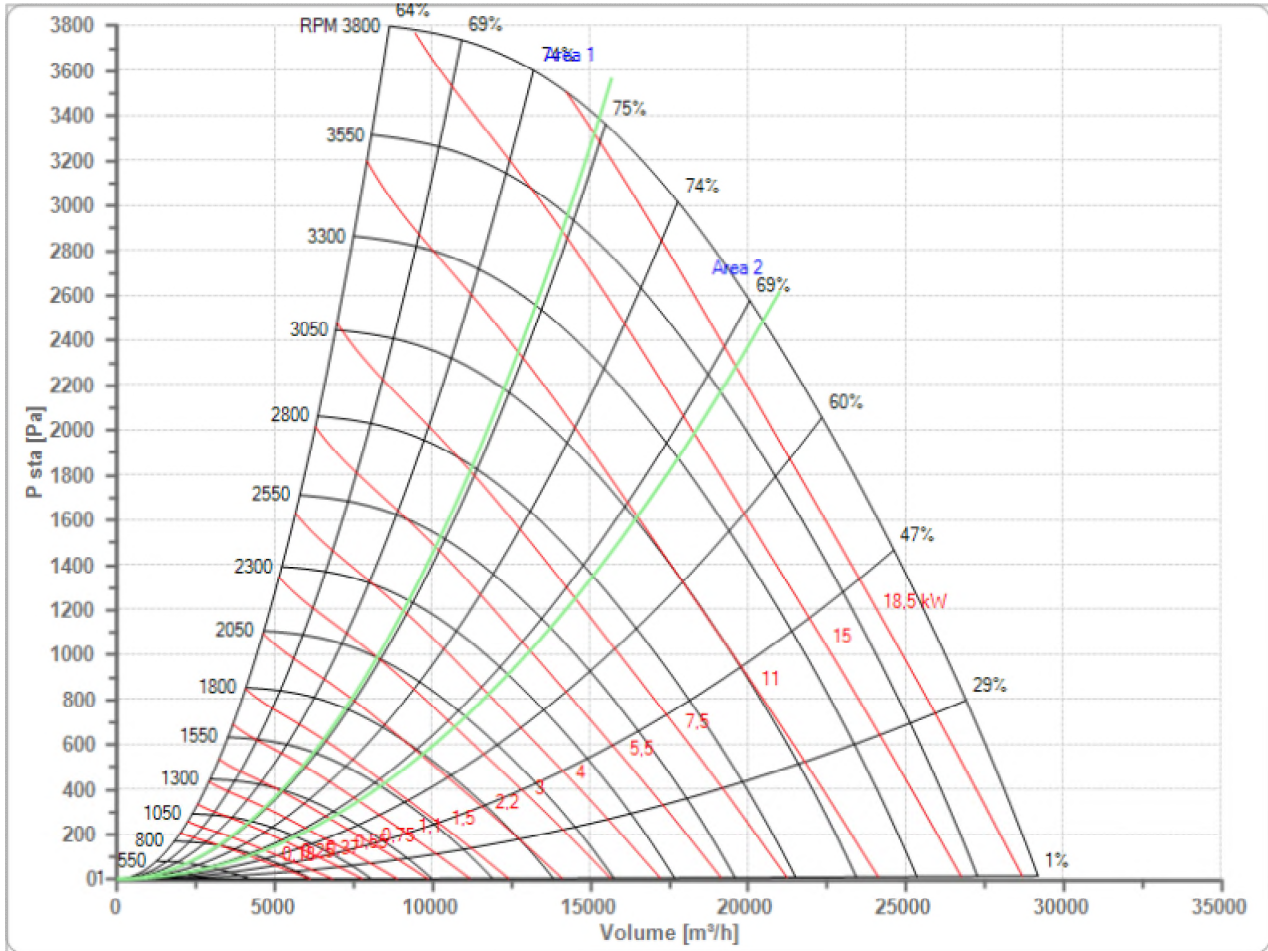

Selected Fan
n Max

TZAF 400 FF T2L
3215 1/min

Fan working conditions
Pw Max

Free Inlet - Free Outlet
11.00 kW

Certificates

The AMCA licensed air performance data has been modified for installation type A: Free inlet - Free outlet not included in the certified data. The modified performance is not AMCA licensed but is provided to aid in selection and application of the product.

a	b	c	e	f	g	h	j	n	n1
736	606	291	507	45	38	10	432	587	557
o	ød	øw	p	q1	r	r1	s	s1	u
547	35	10	745	4	355	178	79	537	9
v	x	z	z1						
50	40	10	5						