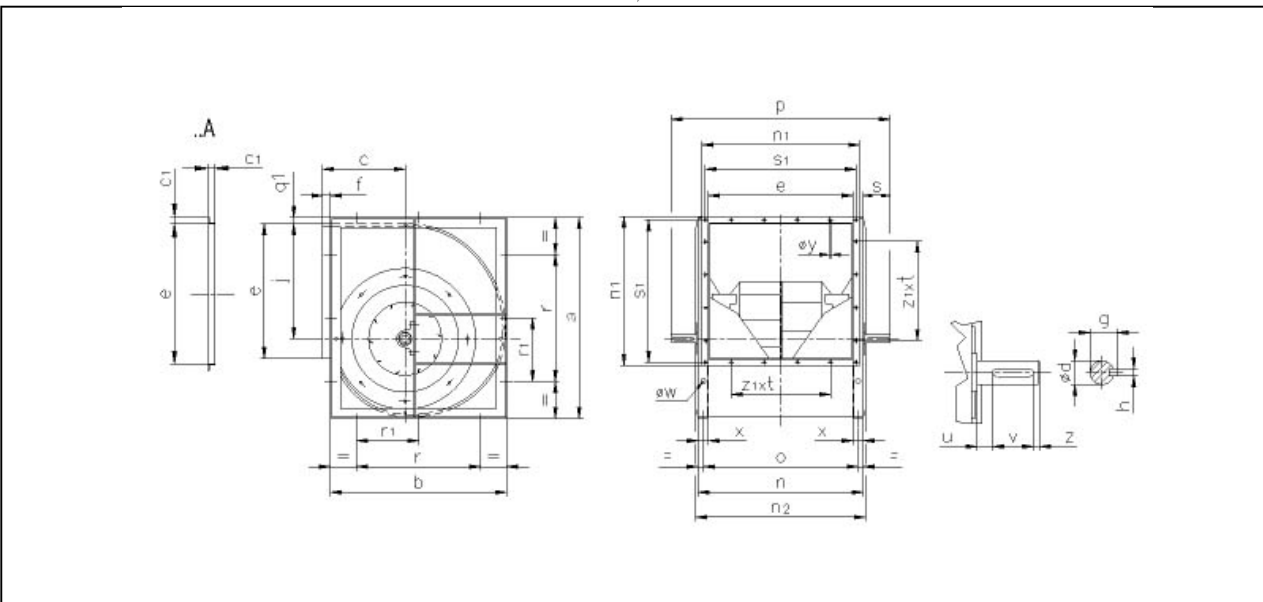

Selected Fan
n Max

TZAF 1000 FF T2L
1250 1/min

Fan working conditions
Pw Max

Free Inlet - Free Outlet
47.00 kW

Certificates

The AMCA licensed air performance data has been modified for installation type A: Free inlet - Free outlet not included in the certified data. The modified performance is not AMCA licensed but is provided to aid in selection and application of the product.