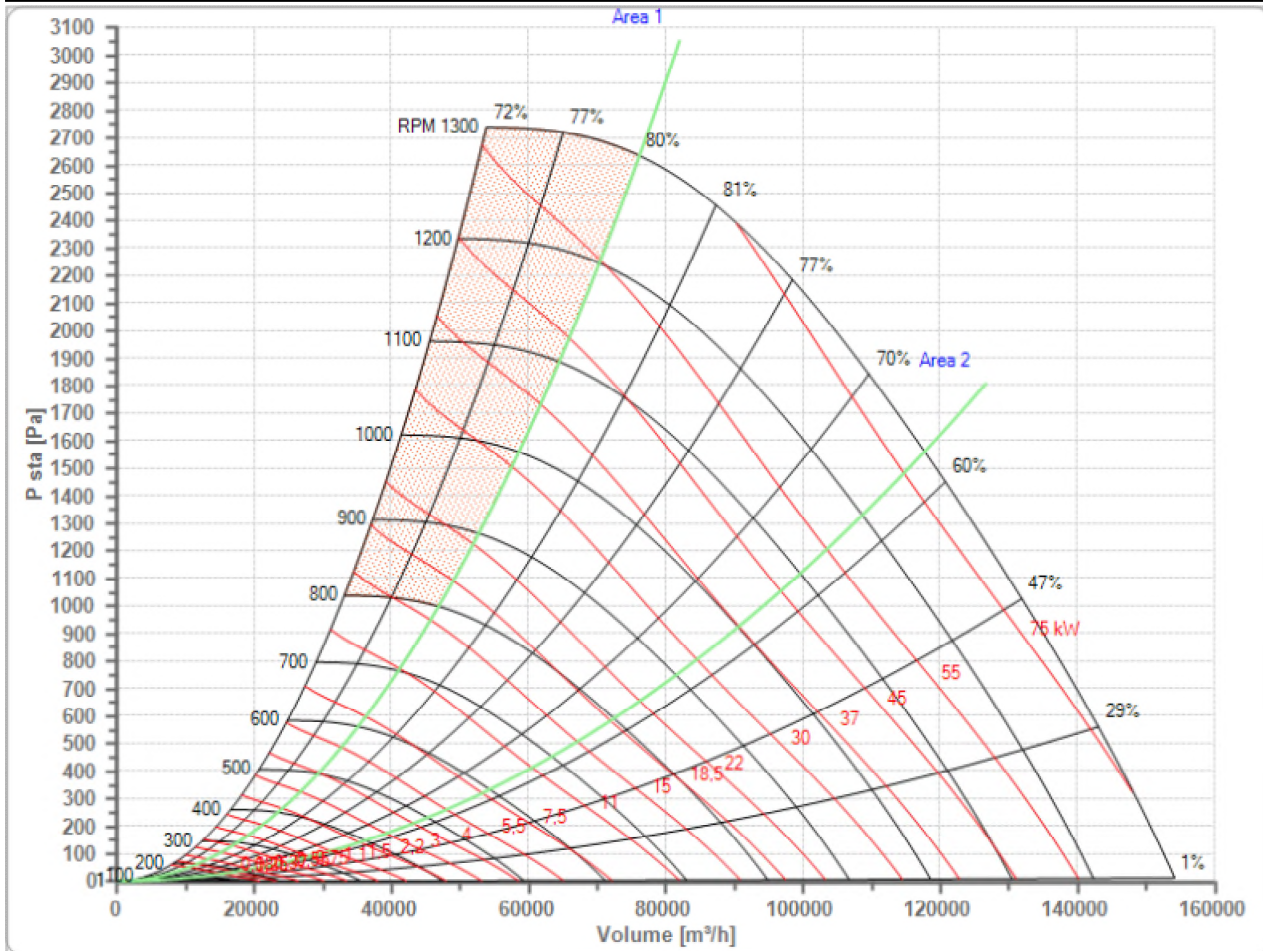

Selected Fan
n Max

TZAF 1000 FF T2L
1250 1/min

Fan working conditions
Pw Max

Free Inlet - Free Outlet
47.00 kW

Certificates

The AMCA licensed air performance data has been modified for installation type A: Free inlet - Free outlet not included in the certified data. The modified performance is not AMCA licensed but is provided to aid in selection and application of the product.

a	b	c	c1	e	f	g	h	j	n
1810	1444	657	30	1267	97	64	18	1068	1367
n1	n2	o	ød	øw	øy	p	q1	r	r1
1327	1397	1327	60	18	10	1712	7	900	450
s	s1	u	v	x	z	z1xt			
173	1301	28	90	50	10	12x100			